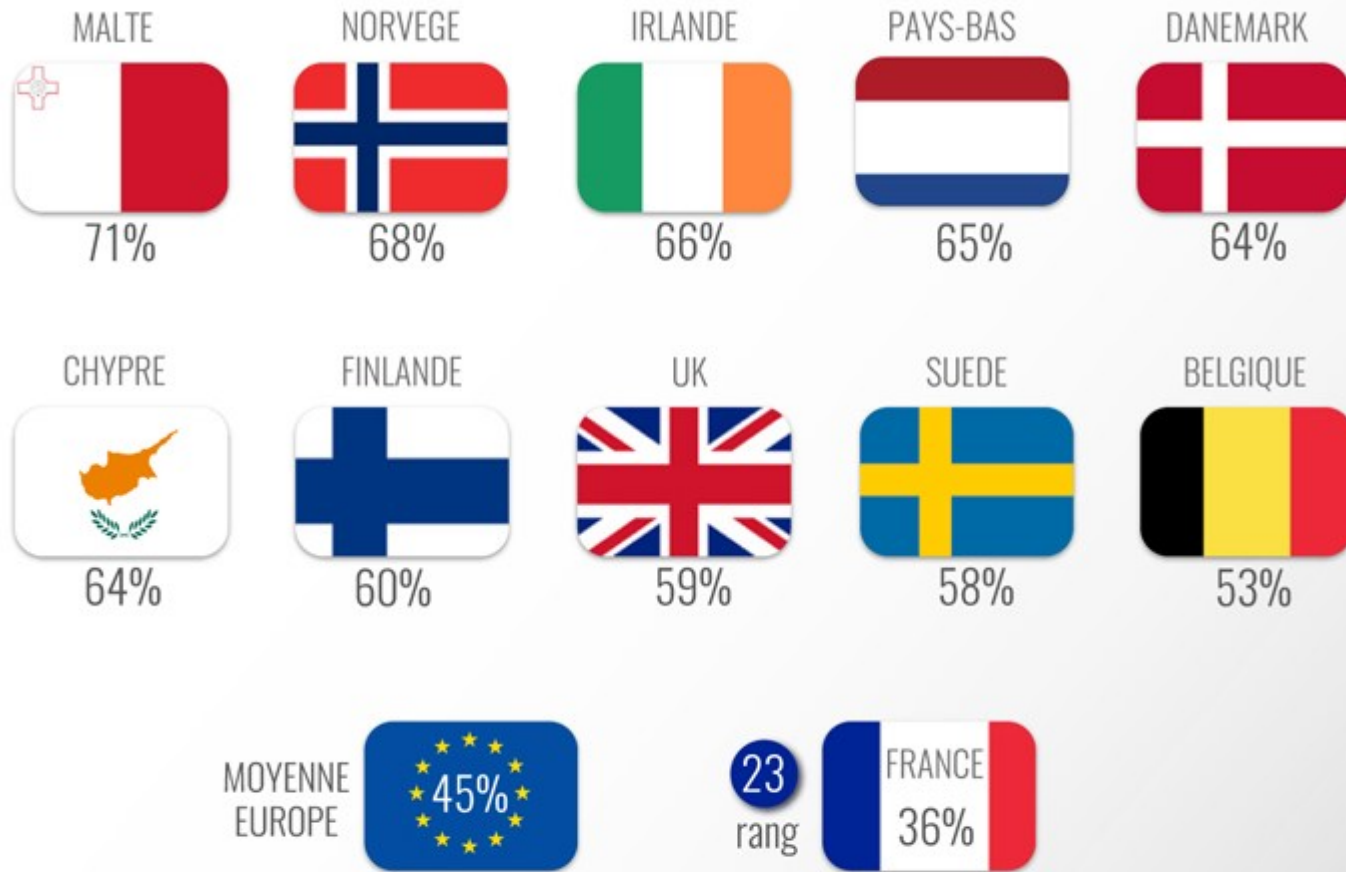

How many companies use Social Media in Europe (more than 10 employees, in 2016)

source : eurostat - communiqué de presse du 14 décembre 2016

LK CONSEIL • www.lkconseil.fr • [@lkconseil](https://twitter.com/lkconseil)